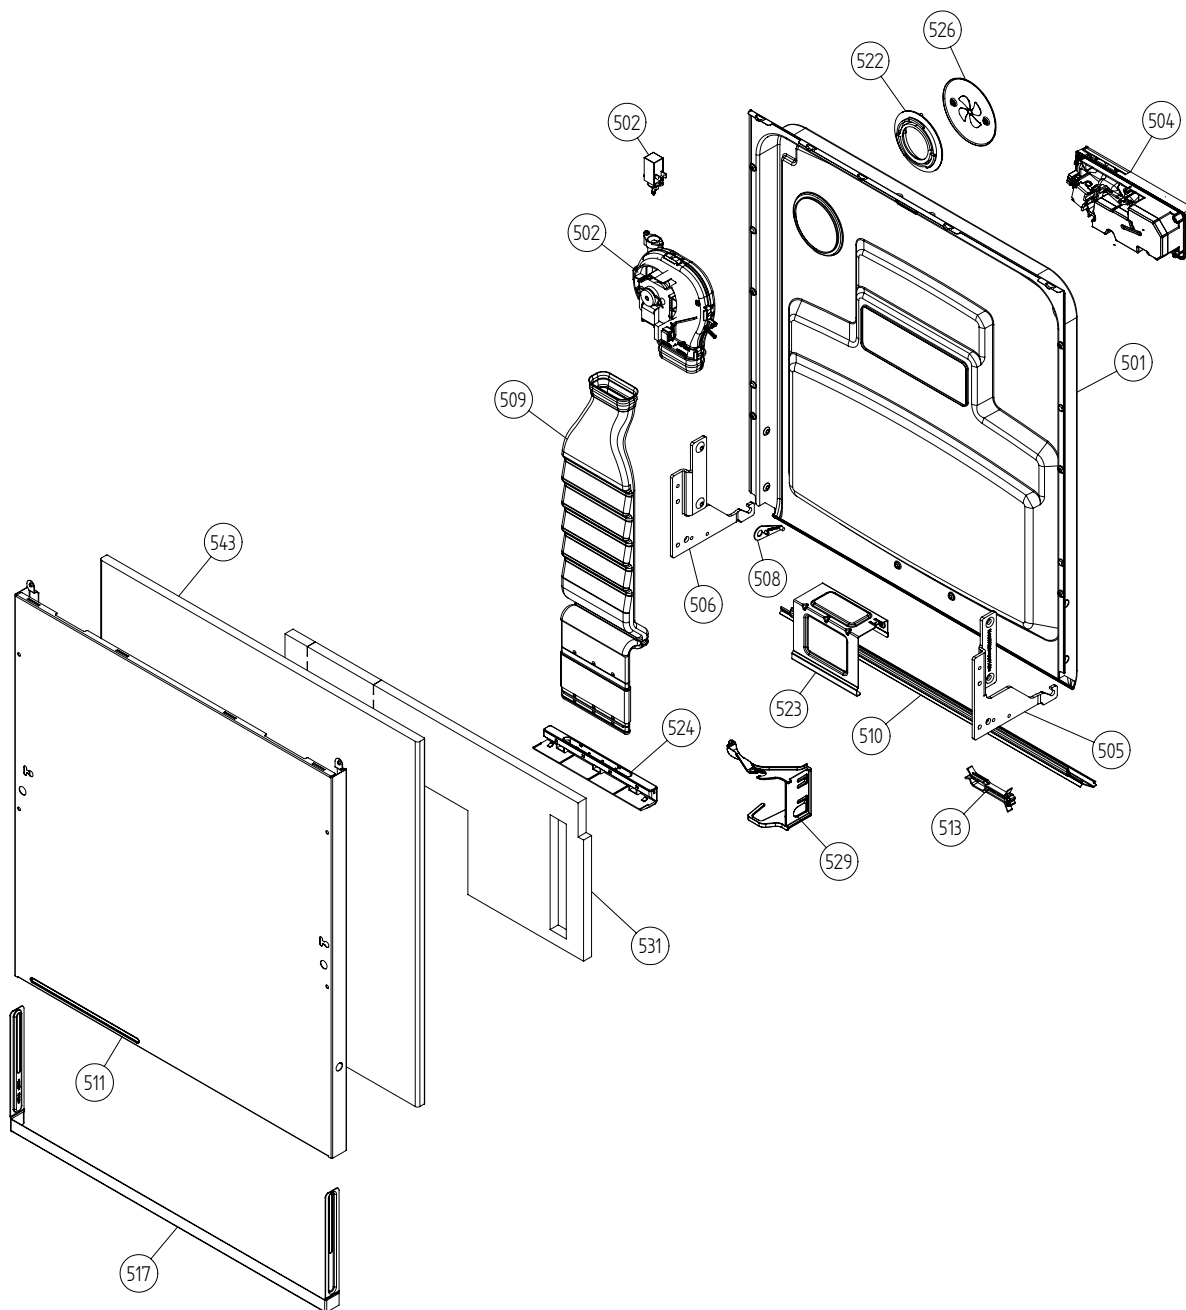

Inner/Outer Door Panel and related parts

ASKO, D3232 Encore US - Ti FI #1073232241 (DW20.4)

Pos	Spare part No.	Description	Qty	Comment
501	8801254	Inner Door 3251XL	1 Pc's	
501-a	8900646	Screw 20 Torx SS	6 Pc's	
501-b	8902121	Screw	4 Pc's	
502	8073851	Fan Complete 120V	1 St	
502-a	8058501	ORing Turbo Fan Dry 05/06 DW	1 Pc's	
502-b	8052778	WAX MOTOR DW 05/06	1 Pc's	
504	8073803	Combidisp Reed Reay 120V	1 St	
504-a	8071916	SEAL,DET.COMP.LID repl by 8071918	1 Pc's	
504-b	8071917	CAP RINSE AGENT	1 Pc's	
504-c	8071918	Detergent Lid Complete	1 Pc's	
504-d	8072288	Sealing Strip Combbidisp	1 Pc's	
504-f	8902087	Screw Plastic Housing 20 Torx	6 Pc's	
505	8057524	Hinge Right DW 05/06	1 Pc's	
505-a	8057530	Screw hinge 05	1 Pc's	
505-b	33500262	Nut Term Block	1 Pc's	
506	8057525	Hinge left DW 05/06	1 Pc's	
506-a	8057530	Screw hinge 05	1 Pc's	
506-b	33500262	Nut Term Block	1 Pc's	
507	8057530	Screw hinge 05	2 Pc's	
507-a	33500262	Nut Term Block	2 Pc's	
508	8057948	Slide washer hinge bearing 05	2 Pc's	
509	8057963-P	Air Channel Adj 1895 FI	1 Pc's	
510	8060254	Lower SealInner Door 05/06 DW	1 Pc's	
511	8074800-PT	DOOR OUTER LONG INT. ADJUST.	1	
511	8074800-PT-81	Outer door long 3000XL	1	
511-a	8900646	Screw 20 Torx SS	6 Pc's	
513	8074015	CABLE BRACKET DOOR	1 Pc's	
517	8074012-81	Adj Frame Air Channel	1 Pc's	
517-a	8902133	Screw	2 Pc's	
522	8057964	Locking ring turbo fan 05	1 Pc's	
522-a	8902085	Screw 20T for Plastic	2 Pc's	
523	8057983	Brace	1 Pc's	
523-a	8900646	Screw 20 Torx SS	2 Pc's	
523-b	8902357	Screw	2 Pc's	
524	8072732-33	Nozzle Air Duct	1 Pc's	
526	8058484	SS Coverplate Turbo Fan DW	1 Pc's	
526-a	8902085	Screw 20T for Plastic	2 Pc's	
529	8074278	Bracket for harness	1 Pc's	
531	8074258	Sound Absorbtion Outer Door	1 Pc's	
543	8072927	SOUND INSULATION FRONT DOOR	1 Pc's	