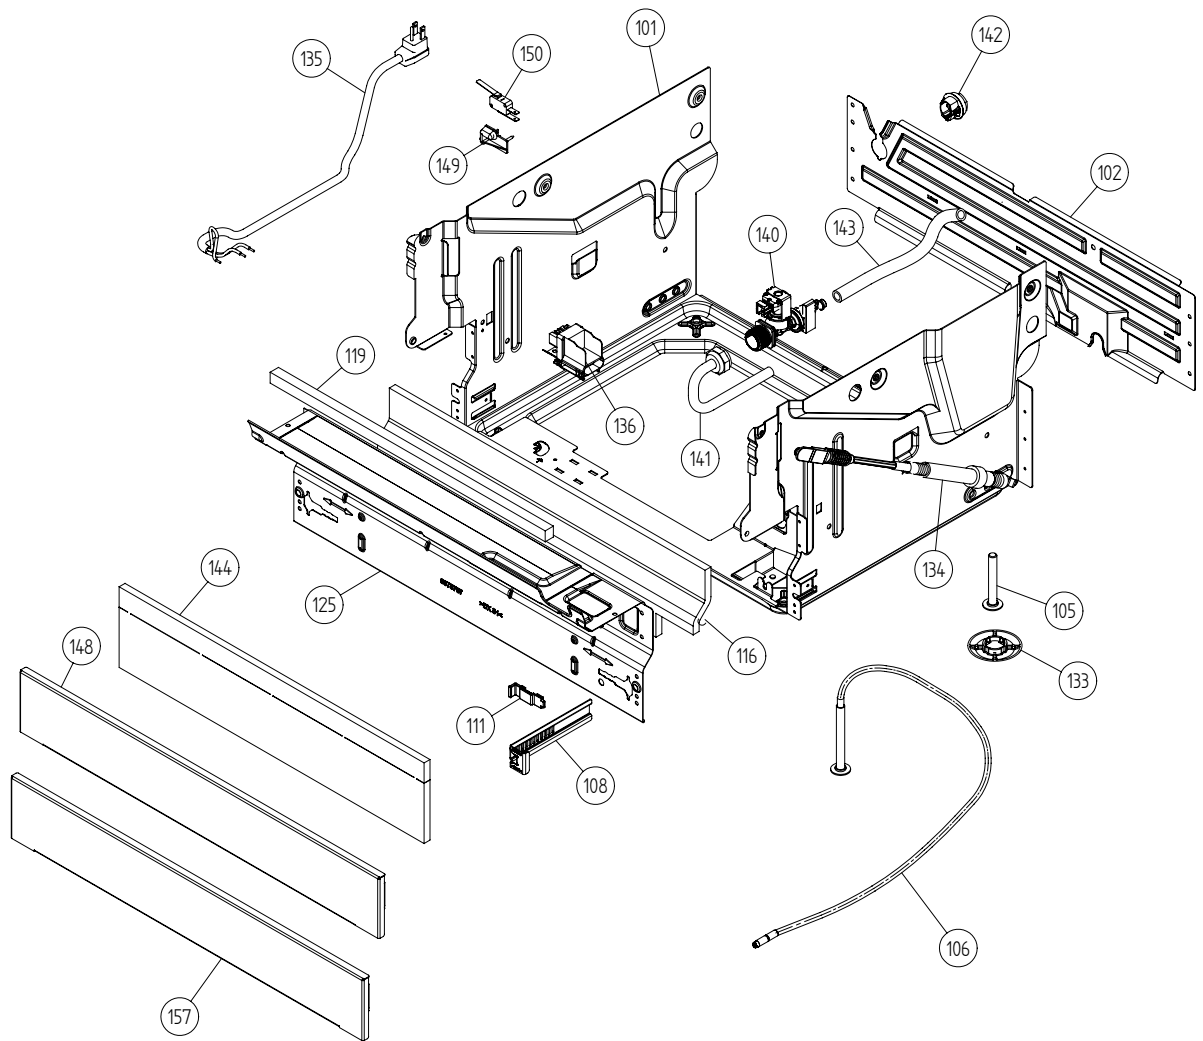

Base and related parts

ASKO, D3232 Encore US - Ti FI #1073232241 (DW20.4)

Pos	Spare part No.	Description	Qty	Comment
101	8074450	Bottom Outer DW20	1 Pc's	
101-a	8901104	Screw 20 Torx Machine	2 Pc's	
101-b	8901110	Screw w/ORing DW 05/06 25T	4 Pc's	
102	8073880	REAR PANEL	1 Pc's	
102-a	8902357	Screw	5 Pc's	
105	8074228	Foot	2 Pc's	
106	8073647	FOOT ADJUSTABLE FROM FRONT CPL	1 Pc's	
108	8073480	Toe Kick bracket Right & Left	2 Pc's	
111	8073481-49	Spring Kicking Plate L Gray	2 Pc's	
116	8058353	Sound Absorb Guard	1 Pc's	
119	8074260	SOUND ABSORBTION PROFILE	1 Pc's	
125	8076822	GUARD PLATE	1 Pc's	
133	8051957	Slide foot 02 DW	3 Pc's	
134	8076163-77	Door spring	1 Pc's	
134	8071323-77	DW Extra Heavy Duty Door Spr	1 Pc's	
135	8079046	CORD SET AMERICA	1	
136	8079045	TERMINAL BLOCK D3000 W/ RFI	1	
136-a	8902131	Screw	1 Pc's	
140	8073825	Inl Valve Single 120V Sens	1	
140-a	8052189	HOSE CLIP RFZ 17.0-706R	1 Pc's	
141	8073879	Fill hose quick connect	1	
142	8006948	Grommet	1 Pc's	
143	8074230	Rubber Hose	1 Pc's	
143-a	8052189	HOSE CLIP RFZ 17.0-706R	2 Pc's	
148	8073506	KICK-PLATE USA 86CM	1	
148	8073506-81	kick plate metallic	1	
149	8054907	BRACKET LAMP SWITCH	1 Pc's	
149-a	8902087	Screw Plastic Housing 20 Torx	1 Pc's	
150	8073834	MICROSWITCH LIGHTING	1 Pc's	
162	8079832	CABLE HOLDER SRC-8-01	1 Pc's	