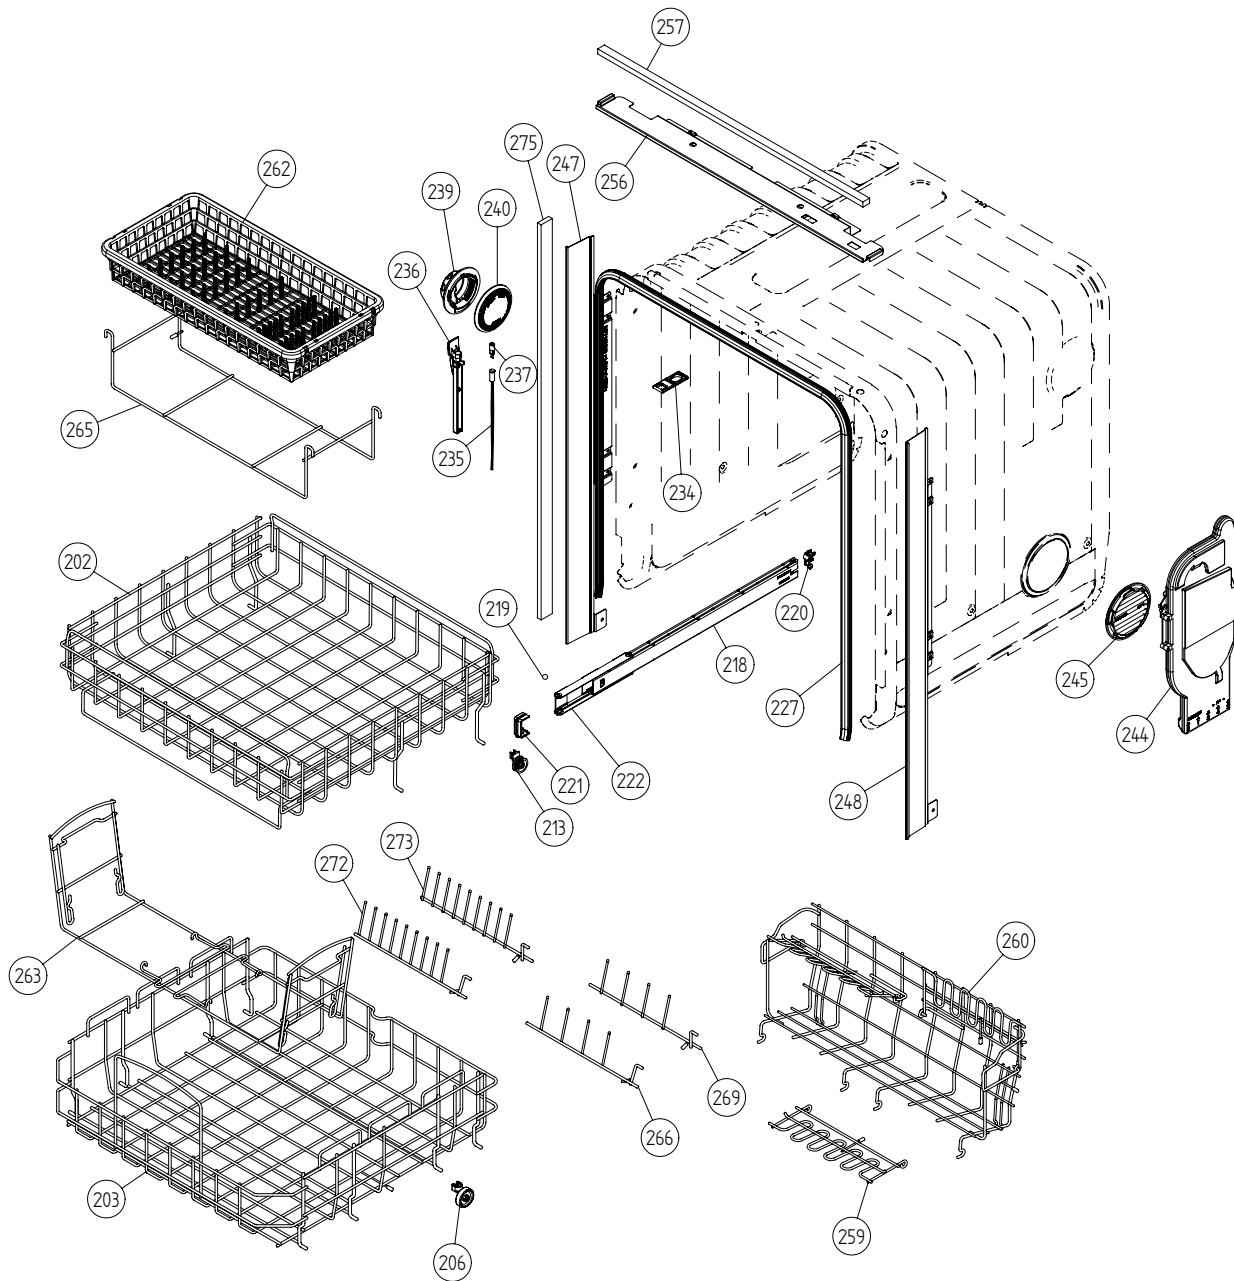

Base and related parts

ASKO, D3232 Encore US - Ti FI #1073232241 (DW20.4)

Pos	Spare part No.	Description	Qty	Comment
101	8074450	Bottom Outer DW20	1 Pc's	
101-a	8901104	Screw 20 Torx Machine	2 Pc's	
101-b	8901110	Screw w/ORing DW 05/06 25T	4 Pc's	
102	8073880	REAR PANEL	1 Pc's	
102-a	8902357	Screw	5 Pc's	
105	8074228	Foot	2 Pc's	
106	8073647	FOOT ADJUSTABLE FROM FRONT CPL	1 Pc's	
108	8073480	Toe Kick bracket Right & Left	2 Pc's	
111	8073481-49	Spring Kicking Plate L Gray	2 Pc's	
116	8058353	Sound Absorb Guard	1 Pc's	
119	8074260	SOUND ABSORBTION PROFILE	1 Pc's	
125	8076822	GUARD PLATE	1 Pc's	
133	8051957	Slide foot 02 DW	3 Pc's	
134	8076163-77	Door spring	1 Pc's	
134	8071323-77	DW Extra Heavy Duty Door Spr	1 Pc's	
135	8079046	CORD SET AMERICA	1	
136	8079045	TERMINAL BLOCK D3000 W/ RFI	1	
136-a	8902131	Screw	1 Pc's	
140	8073825	Inl Valve Single 120V Sens	1	
140-a	8052189	HOSE CLIP RFZ 17.0-706R	1 Pc's	
141	8073879	Fill hose quick connect	1	
142	8006948	Grommet	1 Pc's	
143	8074230	Rubber Hose	1 Pc's	
143-a	8052189	HOSE CLIP RFZ 17.0-706R	2 Pc's	
148	8073506	KICK-PLATE USA 86CM	1	
148	8073506-81	kick plate metallic	1	
149	8054907	BRACKET LAMP SWITCH	1 Pc's	
149-a	8902087	Screw Plastic Housing 20 Torx	1 Pc's	
150	8073834	MICROSWITCH LIGHTING	1 Pc's	
162	8079832	CABLE HOLDER SRC-8-01	1 Pc's	