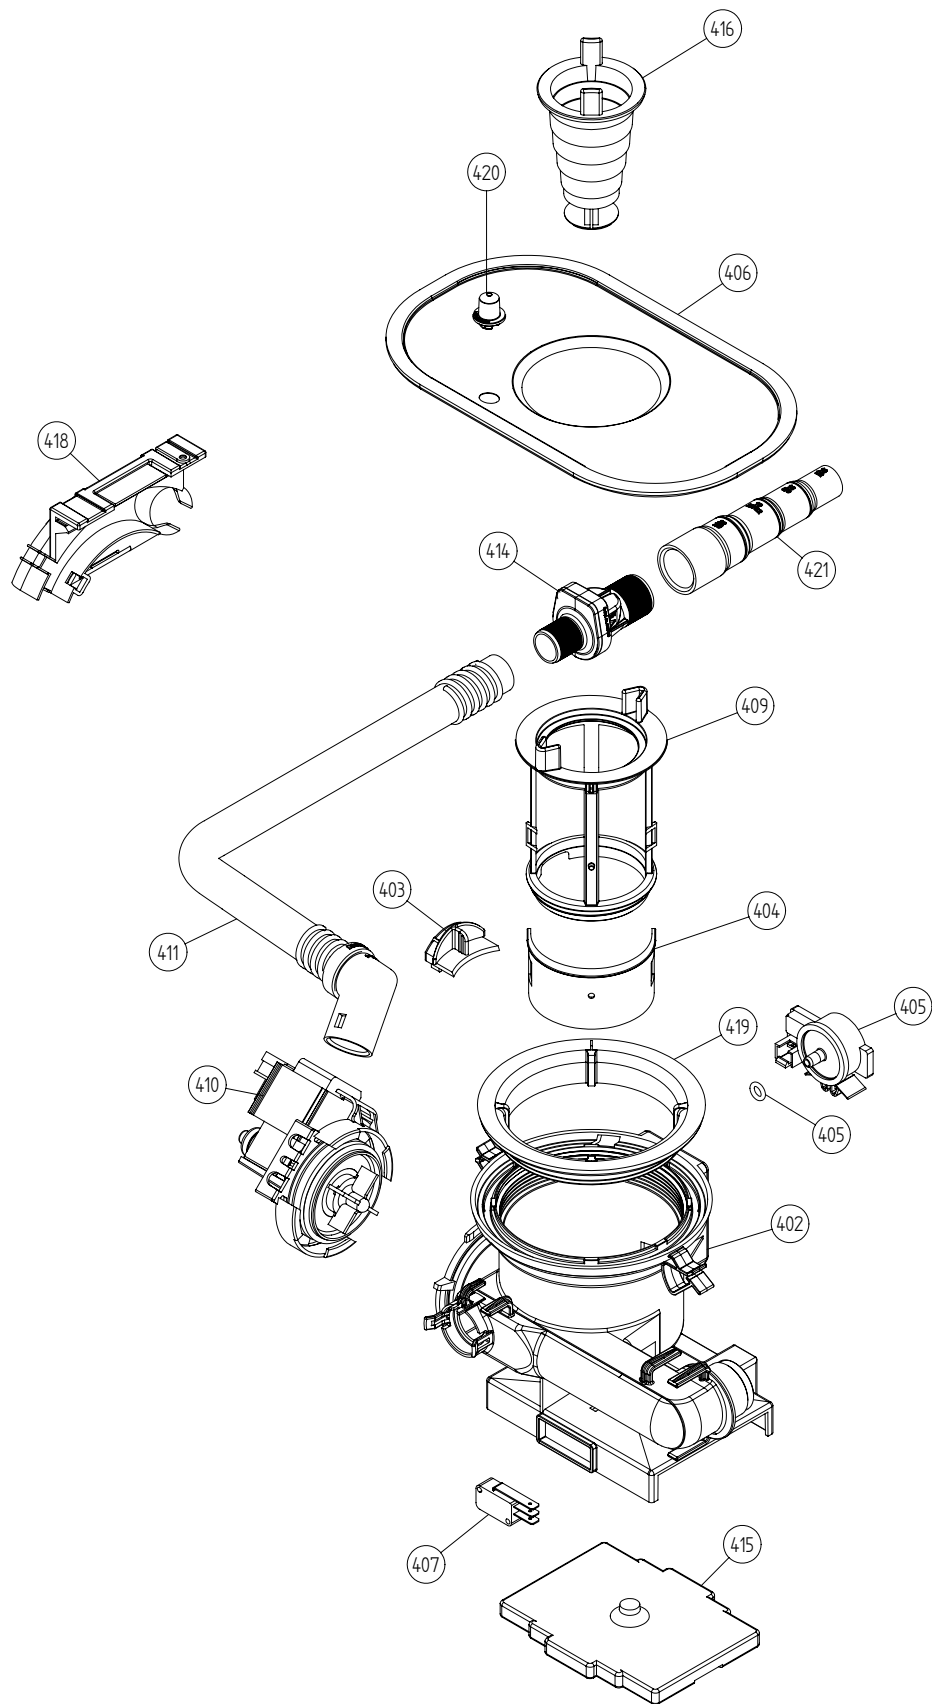

Bottom Well/Sump and related parts

ASKO, D3232 Encore US - Ti FI #1073232241 (DW20.4)

Pos	Spare part No.	Description	Qty	Comment
402	8073691-77	Bottom Well Pressure Sensor	1 Pc's	
402-a	8073002	ORing	1 Pc's	
403	8057487-79	Sump Plug DW 05/06 Cleanout	1 Pc's	
404	8058454	Cover Str Basket 05/06 DW	1 Pc's	
405	8073839	Pressure Sensor	1 Pc's	
405-a	8074040	ORing	1 Pc's	
406	8074364	STRAINER DW20	1 Pc's	
407	8073835	MICROSWITCH FLOAT	1 Pc's	
409	8073396-77	INSERT STRAINER BASKET	1 Pc's	
410	8073818	Drain Pump D3000 DW	1 St	
410-a	8002584	ORing Drain Pump 05/06 DW	1 Pc's	
411	8074030	Outlet Hose D3000 DW	1 St	
411-a	8052239	HOSE CLIP RFZ 28.5-31.6-706R	1 Pc's	
411-b	8052430	Cable Strip	1 Pc's	
414	8801248	Check Valve Kit	1 Pc's	
414-a	8052239	HOSE CLIP RFZ 28.5-31.6-706R	1 Pc's	
414-b	8053642	HOSE CLIP 27,1-708	1 St	
415	8075110	FLOAT	1 Pc's	
416	8057972-77	Strainer Basket Grey 05/06 DW	1 Pc's	
418	8072528-77	Holder Outlet Hose	1	
418-a	8053642	HOSE CLIP 27,1-708	1 St	
418-b	8052239	HOSE CLIP RFZ 28.5-31.6-706R	1 Pc's	
418-c	33700450	Cable Strip	1	
418-d	8902072	Screw	1 Pc's	
419	8072848	Lockring Bottom Well	1 Pc's	
420	8074760-77	Ventilator	1 Pc's	
421	8075321	End Cuff	1 St