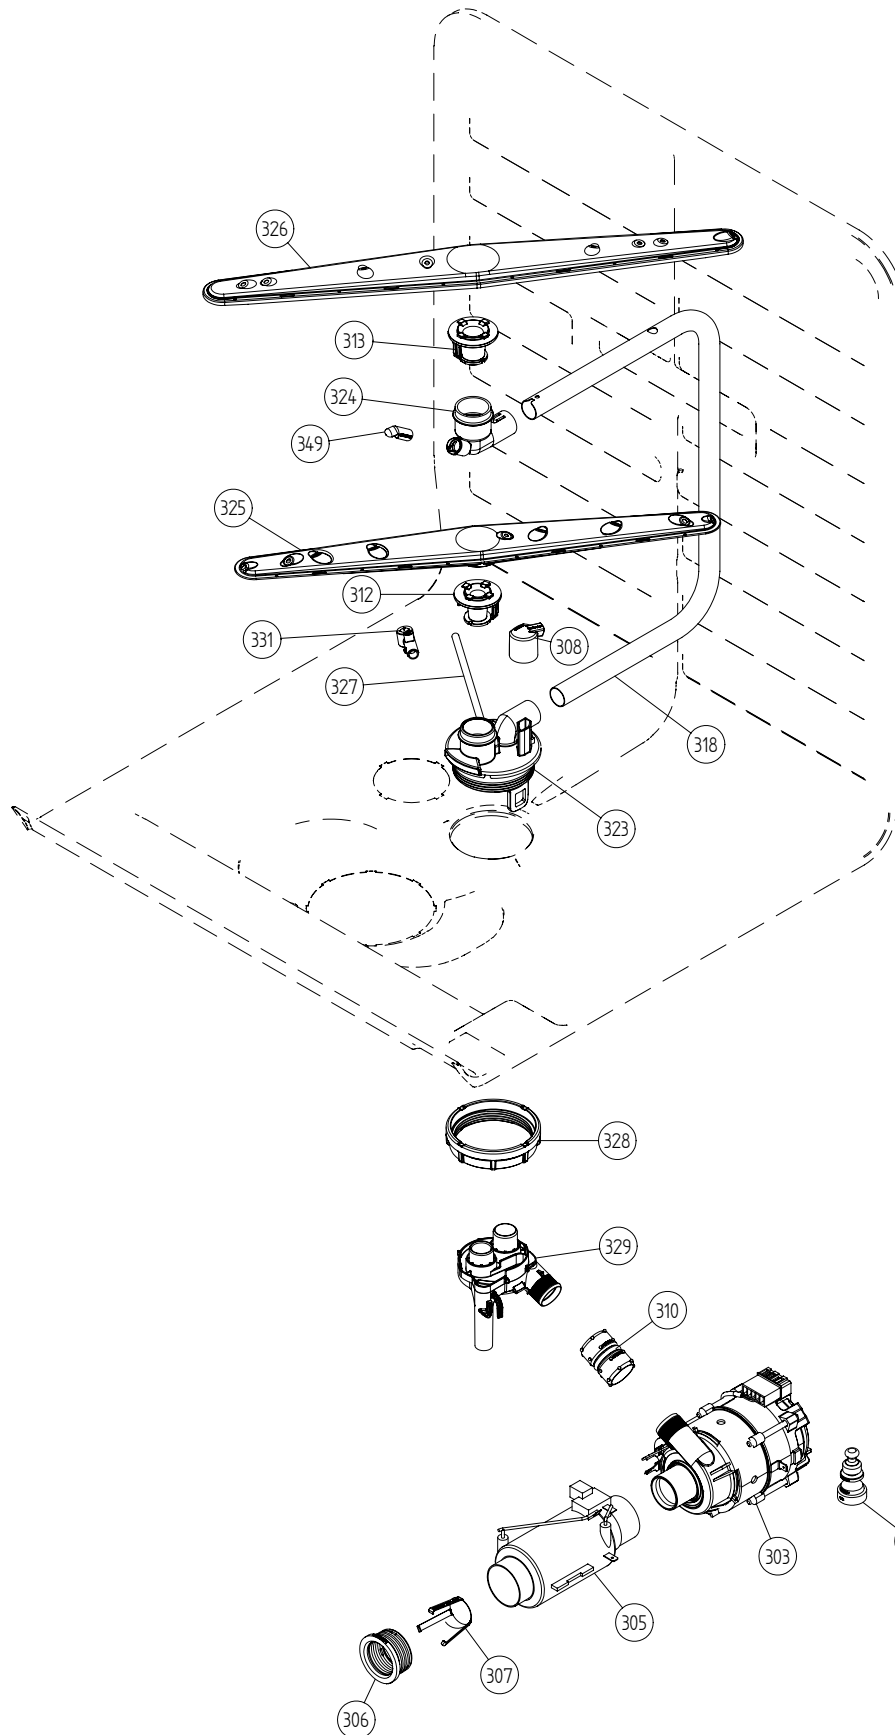

Wash System

ASKO, D3232 Encore US - Ti FI #1073232241 (DW20.4)

Pos	Spare part No.	Description	Qty	Comment
301	8073502	-	1 Pc's	Not to be ordered
303	8073813	Circ Pump 120V 60HZ	1 St	
303-a	8075380	capacitor D3000	1 St	
304	8075130	Rubber Damper Circ Pump	1 Pc's	
305	8073785	Heating Element 1200W 120V	1 St	
306	8077724	SEALING HEATER	2 Pc's	
307	8075070	Insert For Heater	1 Pc's	
308	8073385-77	Cup Drainage Gray	1 Pc's	
310	8072888	Hose Circ Pump	1 Pc's	
310-a	8056491	HOSE CLIP 30.1-708	2 Pc's	
312	8076901-77	Spray arm bearing	1 Pc's	
313	8076903-77	Sprayarm Bearing repl by 8801268	1 Pc's	
313	8072731-77	SPRAYARM Repl.by 8801268	1 Pc's	
318	8073380	SPRAY PIPE DUO Ø18	1 St	
323	8801270	Spray arm bearing kit	1 Pc's	
323-a	8901765	ORing det Comp 03/04 DW	1 Pc's	
324	8801268	Spray arm bearing kit	1 Pc's	
325	8072891	Spray Arm Lower Complete	1 Pc's	
326	8072894	Spray Arm Upper Complete	1 Pc's	
327	8073381	Tube Pot Rinse	1 Pc's	
327-a	8902085	Screw 20T for Plastic	2 Pc's	
328	8071607	Locking Spray Pipe Bearing	1 Pc's	
329	8075936	Intermediate Welded	1 Pc's	
329-a	8079895	O-RING 20,0 X 4,0 NBR70	2 Pc's	
331	8072543-77	Spray Nozzle	1 Pc's	For part no 8073381 and 8072730-L-77
349	8076617-77	SPRAY NOZZLE DUODISH UL4	1 St